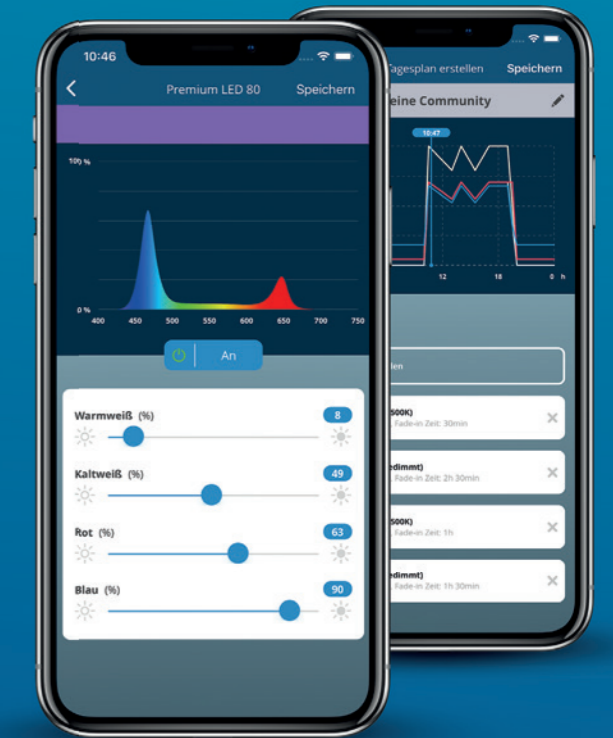

Download the free app now: