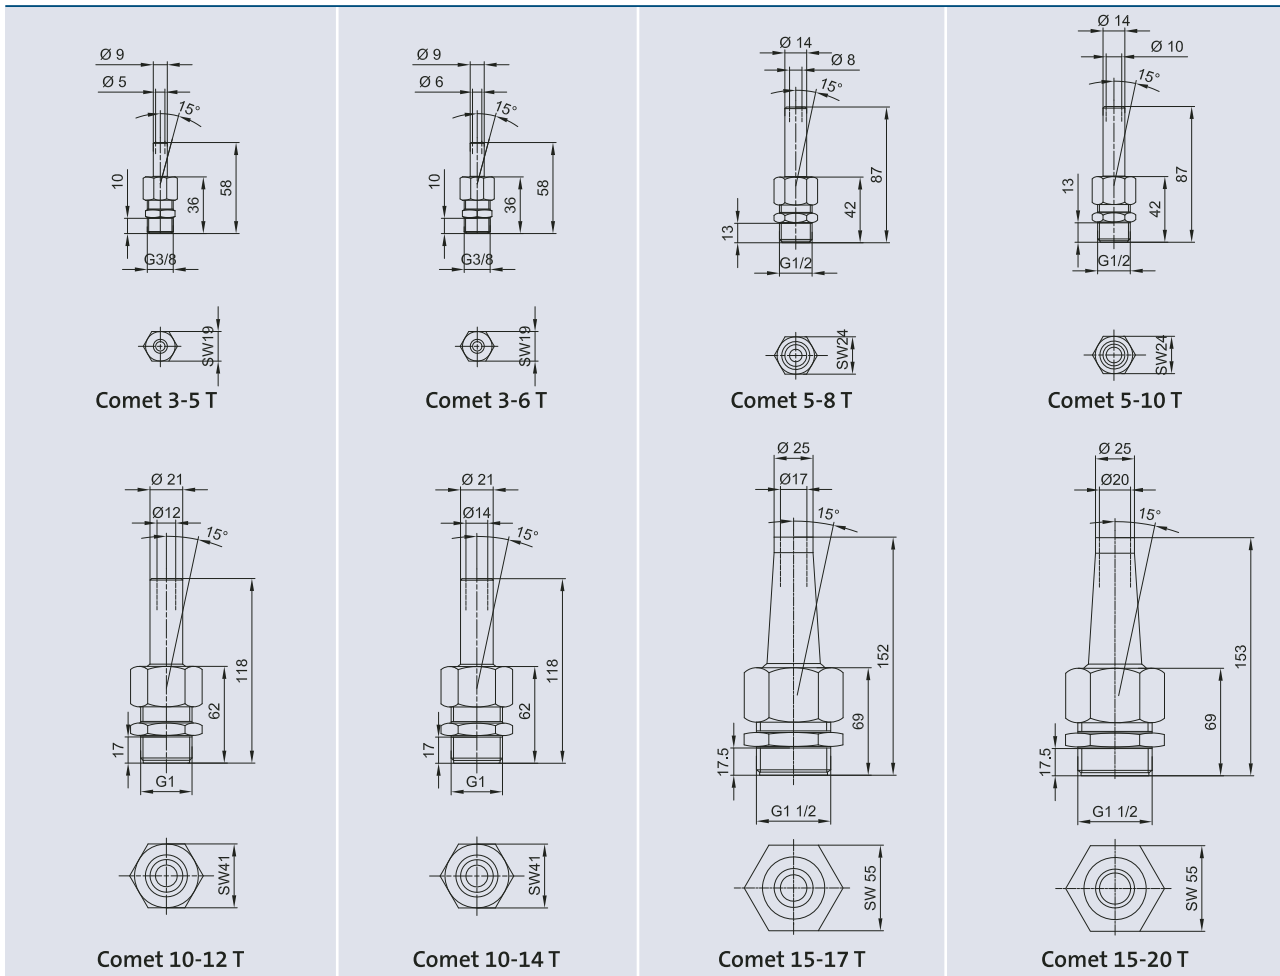

Comet 3-5 T		Comet 3-6 T		Comet 5-8 T		Comet 5-10 T		Comet 10-12 T		Comet 10-14 T		Comet 15-17 T		Comet 15-20 T	
Dimensions (Ø x H mm)	19 x 58		21.9 x 58		27.6 x 87		27.6 x 87		47.3 x 118		47.3 x 118		63.3 x 152		63.3 x 152	
Fountain height	DWB	DDB	DWB	DDB	DWB	DDB	DWB	DDB	DWB	DDB	DWB	DDB	DWB	DDB	DWB	DDB
	l/min	bar	l/min	bar	l/min	bar	l/min	bar	l/min	bar	l/min	bar	l/min	bar	l/min	bar
0.50 [m]	3.8	0.07	4.8	0.06	9.5	0.07	15	0.08	21	0.06	30	0.06	42	0.06	59	0.06
0.75 [m]	5.3	0.09	6.2	0.09	11.5	0.10	19	0.11	25	0.08	37	0.09	52	0.09	74	0.08
1.00 [m]	6.3	0.13	7.2	0.12	12.6	0.13	21	0.14	31	0.11	44	0.12	62	0.11	88	0.13
1.25 [m]	7.2	0.15	8.7	0.15	14.9	0.16	25	0.18	35	0.14	50	0.15	69	0.14	99	0.16
1.50 [m]	8.0	0.18	10.0	0.18	17.0	0.18	28	0.20	39	0.17	55	0.18	76	0.17	110	0.17
1.75 [m]	8.7	0.22	11.1	0.21	18.8	0.21	31	0.25	43	0.21	60	0.21	82	0.19	119	0.21
2.00 [m]	9.3	0.25	12.1	0.25	20.5	0.24	33	0.28	46	0.23	65	0.24	89	0.22	128	0.22
2.50 [m]			14.0	0.32	23.4	0.32	37	0.36	53	0.29	73	0.30	100	0.28	144	0.28
3.00 [m]			15.6	0.40	26.1	0.39	41	0.44	58	0.35	81	0.37	110	0.34	158	0.34
3.50 [m]					28.5	0.47	45	0.52	63	0.42	87	0.43	119	0.40	171	0.39
4.00 [m]					30.7	0.54	49	0.60	68	0.48	94	0.50	127	0.46	184	0.45
5.00 [m]							55	0.76	76	0.61	105	0.62	143	0.58	206	0.57
6.00 [m]							60	0.92	84	0.74	116	0.75	157	0.70	227	0.69
7.00 [m]									91	0.87	125	0.88	170	0.82	245	0.81
8.00 [m]									98	1.00	134	1.01	182	0.94	263	0.92
9.00 [m]											143	1.14	193	1.06	279	1.04
10.00 [m]											151	1.28	204	1.18	294	1.16
11.00 [m]													214	1.30	309	1.28
12.00 [m]													222	1.40	323	1.40
13.00 [m]															337	1.52
14.00 [m]															350	1.64
Material	Brass															
Weight [kg]	0.06		0.06		0.13		0.13		0.45		0.45		0.86		0.86	
Order no. NPT	-		89012		89013		89014		89015		89016		89017		89018	
Order no.	50959		50960		50964		50965		50968		50969		50970		50971